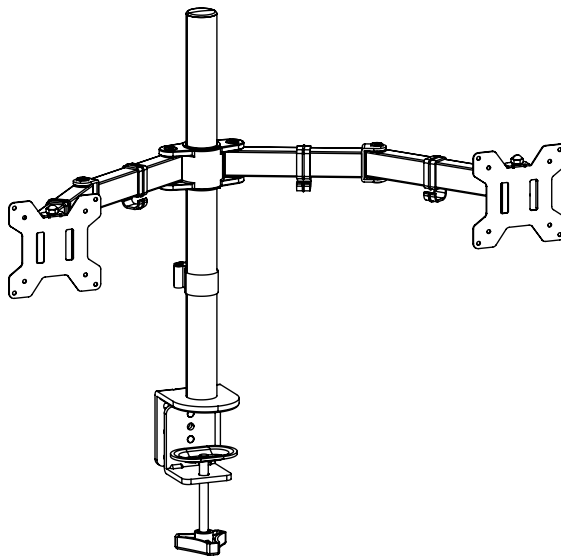

DESKTOP MONITOR MOUNT

DML2000

SPECIFICATIONS:

DIMENSIONS:

DETACHABLE MONITOR PLATE