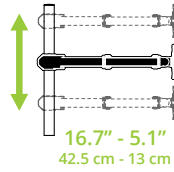

DESKTOP MONITOR MOUNT

DML2000

SPECIFICATIONS:

DIMENSIONS:

DETACHABLE MONITOR PLATE