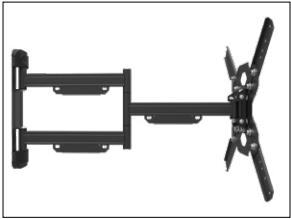

PS400SG

Watch TV outside with peace of mind as you enjoy everything the Kanto PS400SG outdoor TV wall mount offers. This single stud wall mount provides a streamlined installation of TVs weighing up to 88 lbs in areas with limited wall space. The heavy-duty, fully articulating arms ensure you can watch TV from any position, while the galvanized and stainless steel construction prevents corrosion from the elements. The included security TV screws prevent unwanted removal of your TV without the corresponding tool.

FEATURES & SPECIFICATIONS

- Fits most low-profile TVs from 30" to 70"
- Supports TVs up to 88 lb (40 kg)
- Accommodates VESA sizes from 100x100 to 400x400
- Galvanized steel construction with stainless steel arms and hardware allows for outdoor installation
- Accessible tilt mechanism provides 12° of forward tilt and 2° of backward tilt
- 90° of swivel in either direction, depending on screen size
- Sits 1.9" (4.7 cm) from the wall
- Extends up to 27.6" (70 cm) from the wall
- Adjustable horizontal levelling
- Single stud wall plate
- Integrated cable management
- Includes manual and all mounting hardware for wood stud and concrete installation
- Includes security TV screws to protect against unwanted removal
- Five-year manufacturer's warranty
- Shipping box weight: 18.1 lb (8.2 kg)
- Shipping Box Dimensions: 20.3" x 15.9" x 2.8" (51.5 x 40.3 x 7 cm)
- Product Weight: 16.1 lb (7.3 kg)
- UPC: 800152720883

DIVERSE VIEWING OPTIONS

Full-motion articulating arms extend to 27.6 inches so you can get the perfect picture no matter where you watch TV.

UNIVERSAL DESIGN

The PS400SG is compatible with TVs measuring 30" to 70" with VESA patterns up to 400x400.

ATTRACTIVE DESIGN

The sleek design ensures that your TV sits 1.9 inches from the wall when fully retracted. The mount also includes lag bolt covers and an all metal cable management system that won't degrade from UV exposure.