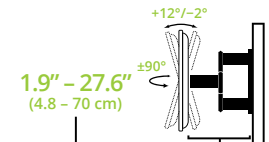

FEATURES & SPECIFICATIONS

- Fits most low-profile TVs from 30" to 70"
- Supports TVs up to 88 lb (40 kg)
- Accommodates VESA sizes from 100x100 to 400x400
- Galvanized steel construction with stainless steel arms and hardware allows for outdoor installation
- Accessible tilt mechanism provides 12° of forward tilt and 2° of backward tilt
- 90° of swivel in either direction, depending on screen size
- Sits 1.9" (4.7 cm) from the wall
- Extends up to 27.6" (70 cm) from the wall
- Adjustable horizontal levelling
- Single stud wall plate
- Integrated cable management
- Includes manual and all mounting hardware for wood stud and concrete installation
- Includes security TV screws to protect against unwanted removal
- Five-year manufacturer's warranty
- Shipping box weight: 18.1 lb (8.2 kg)
- Shipping Box Dimensions: 20.3" x 15.9" x 2.8" (51.5 x 40.3 x 7 cm)
- Product Weight: 16.1 lb (7.3 kg)
- UPC: 800152720883

DIVERSE VIEWING OPTIONS

Full-motion articulating arms extend to 27.6 inches so you can get the perfect picture no matter where you watch TV.

UNIVERSAL DESIGN

The PS400SG is compatible with TVs measuring 30" to 70" with VESA patterns up to 400x400.

ATTRACTIVE DESIGN

The sleek design ensures that your TV sits 1.9 inches from the wall when fully retracted. The mount also includes lag bolt covers and an all metal cable management system that won't degrade from UV exposure.