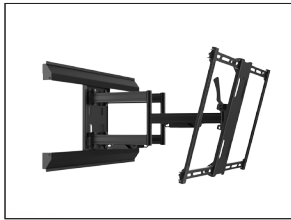

LOW PROFILE DESIGN

The PMX680's low profile design allows your TV to sit 2.5" (6.3 cm) from the wall when fully retracted.

EXTENDS 24 INCHES

Easily reach over fireplaces or out of recessed locations with 24" (61.3) of extension.

SUPPORTS 125 POUNDS

The PMX680's solid steel frame safely holds up to 125 lb (57 kg), even at full extension.

15 DEGREES OF TILT

Effortlessly tilt your TV 12° forward or 3° backward with the PMX680's toolless tilt mechanism.

WIDE RANGE OF SWIVEL

Two wishbone-style arms provide up to 90° of swivel in either direction, depending on screen size.

HORIZONTAL OFFSET

Center your TV on the wall regardless of where your studs are located by adjusting the PMX680's arm assembly 9" (22.8 cm) left or right.