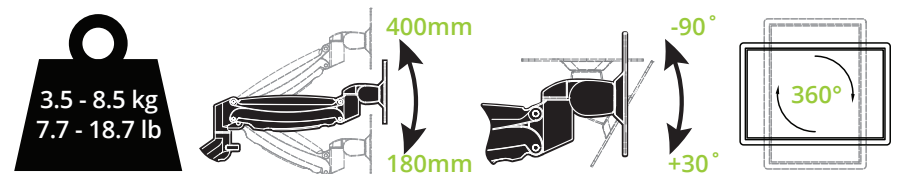

DMG2000

Technology keeps expanding – keep pace with the DMG2000.

Spread your digital life across two monitors with the latest dual-display desktop monitor mount from Kanto.

Carefully designed to work with most VESA-mountable monitors, the DMG2000 provides tilt, swivel, height, reach and rotation adjustments so your monitors adjust to you. The gas shock system supports two monitors, each weighing between 7.7 and 18.7 pounds, for easy push-of-the-finger height adjustments.

Minimize eyestrain, back strain, and neck stiffness by letting the DMG2000 adjust your displays to fit you.

FEATURES & SPECIFICATIONS

- Fits most flat panel computer monitors and televisions from 17" to 27"
- Supports two monitors from 7.7 lb (3.5 kg) and 18.7 lb (8.5 kg) per arm.
- Accommodates VESA sizes of 75x75 and 100x100
- Accessible tilt mechanism provides a $\pm 90^\circ$ tilt angle
- 90° of swivel in either direction, dependent on screen size
- Adjustable tension gas shock system provides 8.7" (22 cm) of fingertip height adjustment
- Dual arms provide up to 21" (53.6 cm) of reach
- 360° monitor rotation for vertical and horizontal screen orientation
- Integrated cable management system
- Installation manual and all monitor mounting hardware for either desk edge or grommet hole installation is included
- Five year warranty
- Shipping box weight: 13.2 lb (6 kg)
- Shipping box dimensions: 18.3" x 12.8" x 8.1" (46.5 x 32.5 x 20.5 cm)
- Product weight: 10.1 lb (4.6 kg)
- UPC: 800152713373 - DMG2000 (Black)
- UPC: 800152713380 - DMG2000S (Silver)
- UPC: 800152713397 - DMG2000W (White)

VESA COMPATIBLE HEADS

The mount heads attach to your monitor and fits with common VESA patterns of 75x75 and 100x100. With its simple design, it is easy to attach and maneuver to suit your needs.

ATTRACTIVE BASE