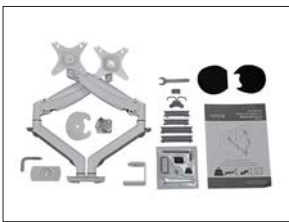

VESA COMPATIBLE HEADS

The mount heads attach to your monitor and fits with common VESA patterns of 75x75 and 100x100. With its simple design, it is easy to attach and maneuver to suit your needs.

ATTRACTIVE BASE

The solid base will hold two monitors weighing a total of 37 pounds. Even as you swivel your monitor and apply pressure to the mount, it will remain securely fastened in place.

GROMMET MOUNT

The DMG2000 also comes packaged with the parts needed to mount through a grommet hole in your desk.

WEIGHT ADJUSTMENT

Designed for monitors weighing between 7.7 and 18.7 pounds, the DMG2000 uses a gas shock system to make your monitor feel like it's floating. Simply use the provided Allen key to adjust the mount's tension for optimal balance.

CABLE MANAGEMENT

Safely tuck your cables out of view using the built-in cable management system. Route your cables through the DMG2000 clips so they are securely in place as you swivel and tilt your monitors. Leave the cables slack around the pivot points so movement is smooth.

EVERYTHING YOU NEED

The DMG2000 comes with all the brackets, mounting bolts, washers and spacers you'll need to fit virtually any monitor and any desk. Phone support and an online video are available to help with your installation.

TECHNICAL ILLUSTRATIONS