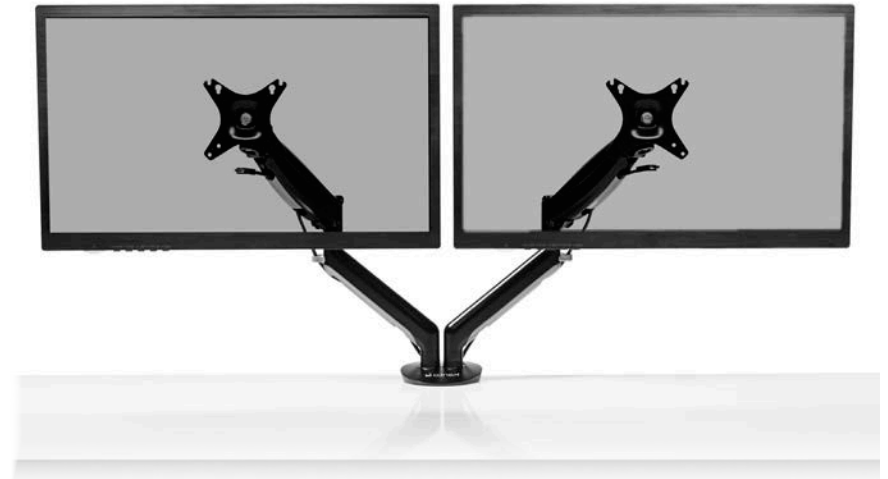

DMG2000

Technology keeps expanding – keep pace with the DMG2000.

Spread your digital life across two monitors with the latest dual-display desktop monitor mount from Kanto.

Carefully designed to work with most VESA-mountable monitors, the DMG2000 provides tilt, swivel, height, reach and rotation adjustments so your monitors adjust to you. The gas shock system supports two monitors, each weighing between 7.7 and 18.7 pounds, for easy push-of-the-finger height adjustments.

Minimize eyestrain, back strain, and neck stiffness by letting the DMG2000 adjust your displays to fit you.

FEATURES & SPECIFICATIONS

- Fits most flat panel computer monitors and televisions from 17" to 27"
- Supports two monitors from 7.7 lb (3.5 kg) and 18.7 lb (8.5 kg) per arm.
- Accommodates VESA sizes of 75x75 and 100x100
- Accessible tilt mechanism provides a $\pm 90^\circ$ tilt angle
- 90° of swivel in either direction, dependent on screen size
- Adjustable tension gas shock system provides 8.7" (22 cm) of fingertip height adjustment
- Dual arms provide up to 21" (53.6 cm) of reach
- 360° monitor rotation for vertical and horizontal screen orientation
- Integrated cable management system
- Installation manual and all monitor mounting hardware for either desk edge or grommet hole installation is included
- Five year warranty
- Shipping box weight: 13.2 lb (6 kg)
- Shipping box dimensions: 18.3" x 12.8" x 8.1" (46.5 x 32.5 x 20.5 cm)
- Product weight: 10.1 lb (4.6 kg)
- UPC: 800152713373 - DMG2000 (Black)
- UPC: 800152713380 - DMG2000S (Silver)
- UPC: 800152713397 - DMG2000W (White)

The solid base will hold two monitors weighing a total of 37 pounds. Even as you swivel your monitor and apply pressure to the mount, it will remain securely fastened in place.

GROMMET MOUNT

The DMG2000 also comes packaged with the parts needed to mount through a grommet hole in your desk.