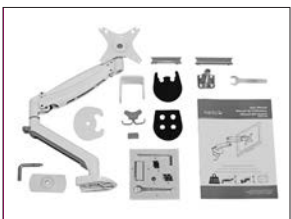

VESA COMPATIBLE HEAD

The mount head attaches to your monitor and fits common VESA patterns of 75x75 and 100x100. With its simple design, it is easy to attach and maneuver your monitor to suit your needs.

ATTRACTIVE BASE

The solid base will hold monitors up to 18.7 pounds. Even as you swivel your monitor and apply pressure to the mount, it will remain securely fastened in place.

WEIGHT ADJUSTMENT

Designed for monitors weighing between 7.7 and 18.7 pounds, the DMG1000 uses a gas shock system to make your monitor feel like it's floating. Simply use the provided Allen key to adjust the mount's tension for optimal balance.

CABLE MANAGEMENT

Safely tuck your cables out of view using the built-in cable management system. Route your cables through the DMG1000 clips so they are securely in place as you swivel and tilt your monitor. Leave the cables slack around the pivot points so movement is smooth.

LOW-PROFILE DESIGN

With a low-profile design, push the DMG1000 back towards the wall to allow yourself more space on your desk. For an up-close view, extend the monitor toward you.

EVERYTHING YOU NEED

The DMG1000 comes with all the brackets, mounting bolts, washers and spacers you'll need to fit virtually any monitor and any desk. Phone support and an online video are available to help with your installation.

TECHNICAL ILLUSTRATIONS