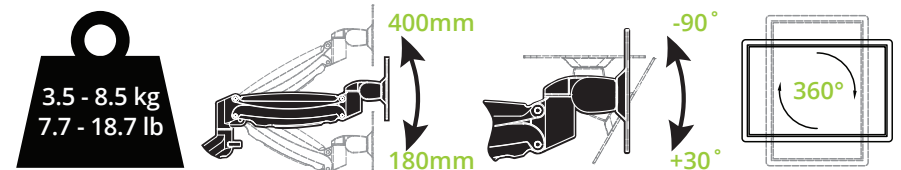

## The flexibility you deserve.

Give yourself flexibility with the DMG1000 series – the desktop monitor mounting solution for VESA-mountable monitors.

With tilt, swivel, height, reach and rotation adjustments, your monitor adjusts to you. The adjustable gas shock system supports monitors weighing between 7.7 and 18.7 pounds, for easy push-of-the-finger height adjustments that make your monitor feel like it's floating.

Reduce eyestrain, back strain, and neck stiffness by using the DMG1000 to adjust your display to suit you.

## FEATURES & SPECIFICATIONS

- Fits most flat panel computer monitors and televisions from 17" to 27"
- Supports displays between 7.7 lb (3.5 kg) and 18.7 lb (8.5 kg)
- Accommodates VESA sizes of 75x75 and 100x100
- Accessible tilt mechanism provides a  $\pm 90^\circ$  tilt angle
- $90^\circ$  of swivel in either direction, dependent on screen size
- Adjustable tension gas shock system provides 8.7" (22 cm) of fingertip height adjustment
- Arm provides up to 21" (53.6 cm) of reach
- $360^\circ$  monitor rotation for vertical and horizontal screen orientation
- Integrated cable management system
- Installation manual and all monitor mounting hardware for either desk edge or grommet hole installation is included
- Five year warranty
- Shipping box weight: 8.4 lb (3.8 kg)
- Shipping box dimensions: 17.5" x 13.4" x 5.3" (44.5 x 34 x 13.5 cm)
- Product weight: 6.2 lb (2.8 kg)
- UPC: 800152713342 - DMG1000 (Black)
- UPC: 800152713359 - DMG1000S (Silver)
- UPC: 800152713366 - DMG1000W (White)