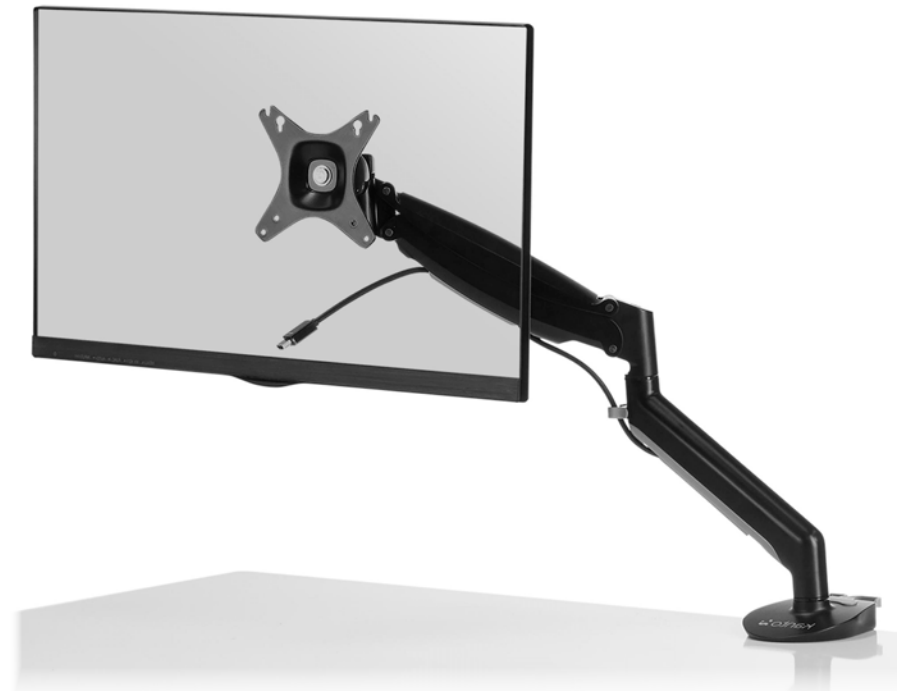

## The flexibility you deserve.

Give yourself flexibility with the DMG1000 series – the desktop monitor mounting solution for VESA-mountable monitors.

With tilt, swivel, height, reach and rotation adjustments, your monitor adjusts to you. The adjustable gas shock system supports monitors weighing between 7.7 and 18.7 pounds, for easy push-of-the-finger height adjustments that make your monitor feel like it's floating.

Reduce eyestrain, back strain, and neck stiffness by using the DMG1000 to adjust your display to suit you.

## FEATURES & SPECIFICATIONS

- Fits most flat panel computer monitors and televisions from 17" to 27"
- Supports displays between 7.7 lb (3.5 kg) and 18.7 lb (8.5 kg)
- Accommodates VESA sizes of 75x75 and 100x100
- Accessible tilt mechanism provides a  $\pm 90^\circ$  tilt angle
- $90^\circ$  of swivel in either direction, dependent on screen size
- Adjustable tension gas shock system provides 8.7" (22 cm) of fingertip height adjustment
- Arm provides up to 21" (53.6 cm) of reach
- $360^\circ$  monitor rotation for vertical and horizontal screen orientation
- Integrated cable management system
- Installation manual and all monitor mounting hardware for either desk edge or grommet hole installation is included
- Five year warranty
- Shipping box weight: 8.4 lb (3.8 kg)
- Shipping box dimensions: 17.5" x 13.4" x 5.3" (44.5 x 34 x 13.5 cm)
- Product weight: 6.2 lb (2.8 kg)
- UPC: 800152713342 - DMG1000 (Black)
- UPC: 800152713359 - DMG1000S (Silver)
- UPC: 800152713366 - DMG1000W (White)

### VESA COMPATIBLE HEAD

The mount head attaches to your monitor and fits common VESA patterns of 75x75 and 100x100. With its simple design, it is easy to attach and maneuver your monitor to suit your needs.